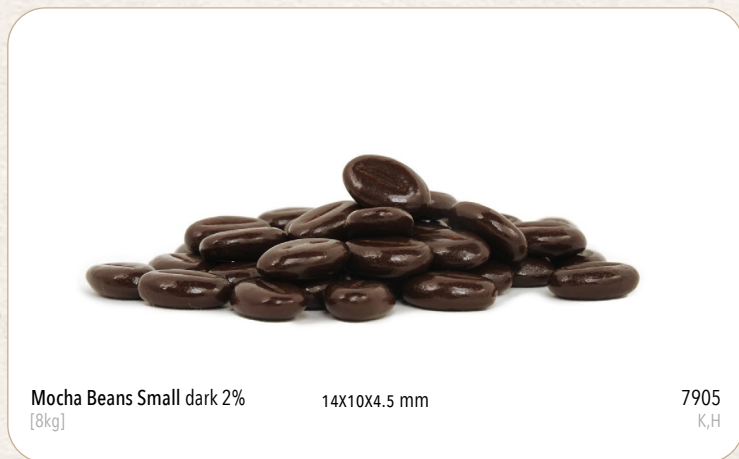

18 mm

7901
K,H

Mocha Beans Small dark
[6x 1kg][8kg]

14 mm

7903
K,H

Mocha Beans Small dark 2%
[8kg]

14X10X4.5 mm

7905
K,H