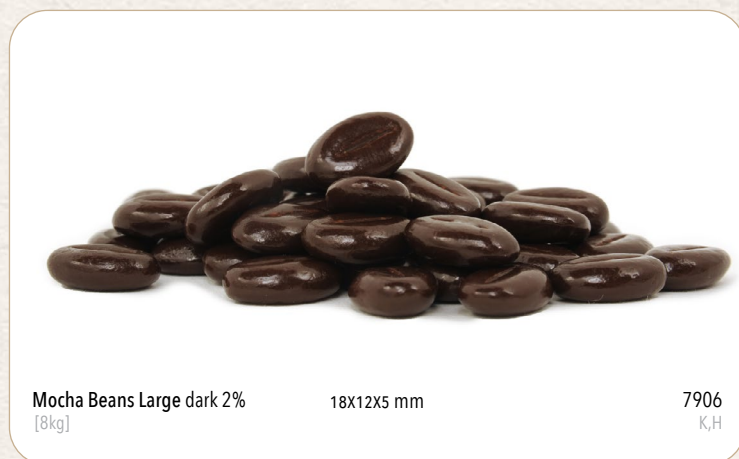

18 mm

7901
K,H

Mocha Beans Small dark
[6x 1kg][8kg]

14 mm

7903
K,H

Mocha Beans Small dark 2%
[8kg]

14X10X4.5 mm

7905
K,H